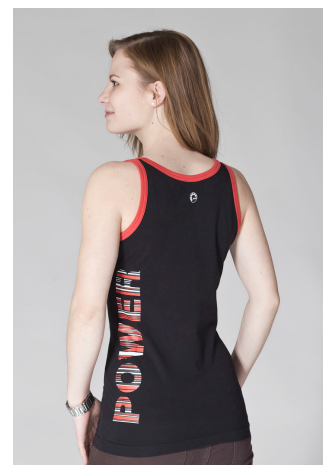

SIZES / REF.:

- 582350 – XS (77)
- 582351 – S (81)
- 582352 – M (43)
- 582353 – L (53)
- 582354 – XL (SOLD OUT)
- 582355 – XXL (16)

Cena: 250 Kč