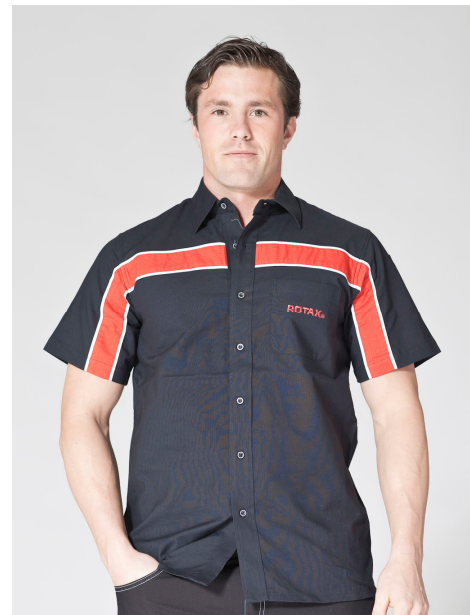

SIZES / REF.:

- 581499 – S (63)
- 581500 – M (124)
- 581501 – L (113)
- 581502 – XL (154)
- 581503 – XXL (85)
- 581504 – XXXL (59)

Cena: 420 Kč