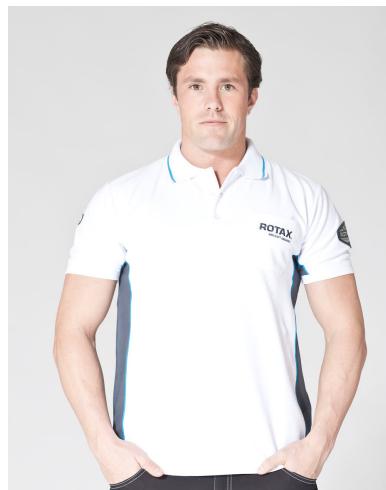

SIZES / REF.:

- 582380 – S (36)
- 582381 – M (108)
- 582382 – L (71)
- 582383 – XL (112)
- 582384 – XXL (101)
- 582385 – XXXL (48)

Cena: 580 Kč